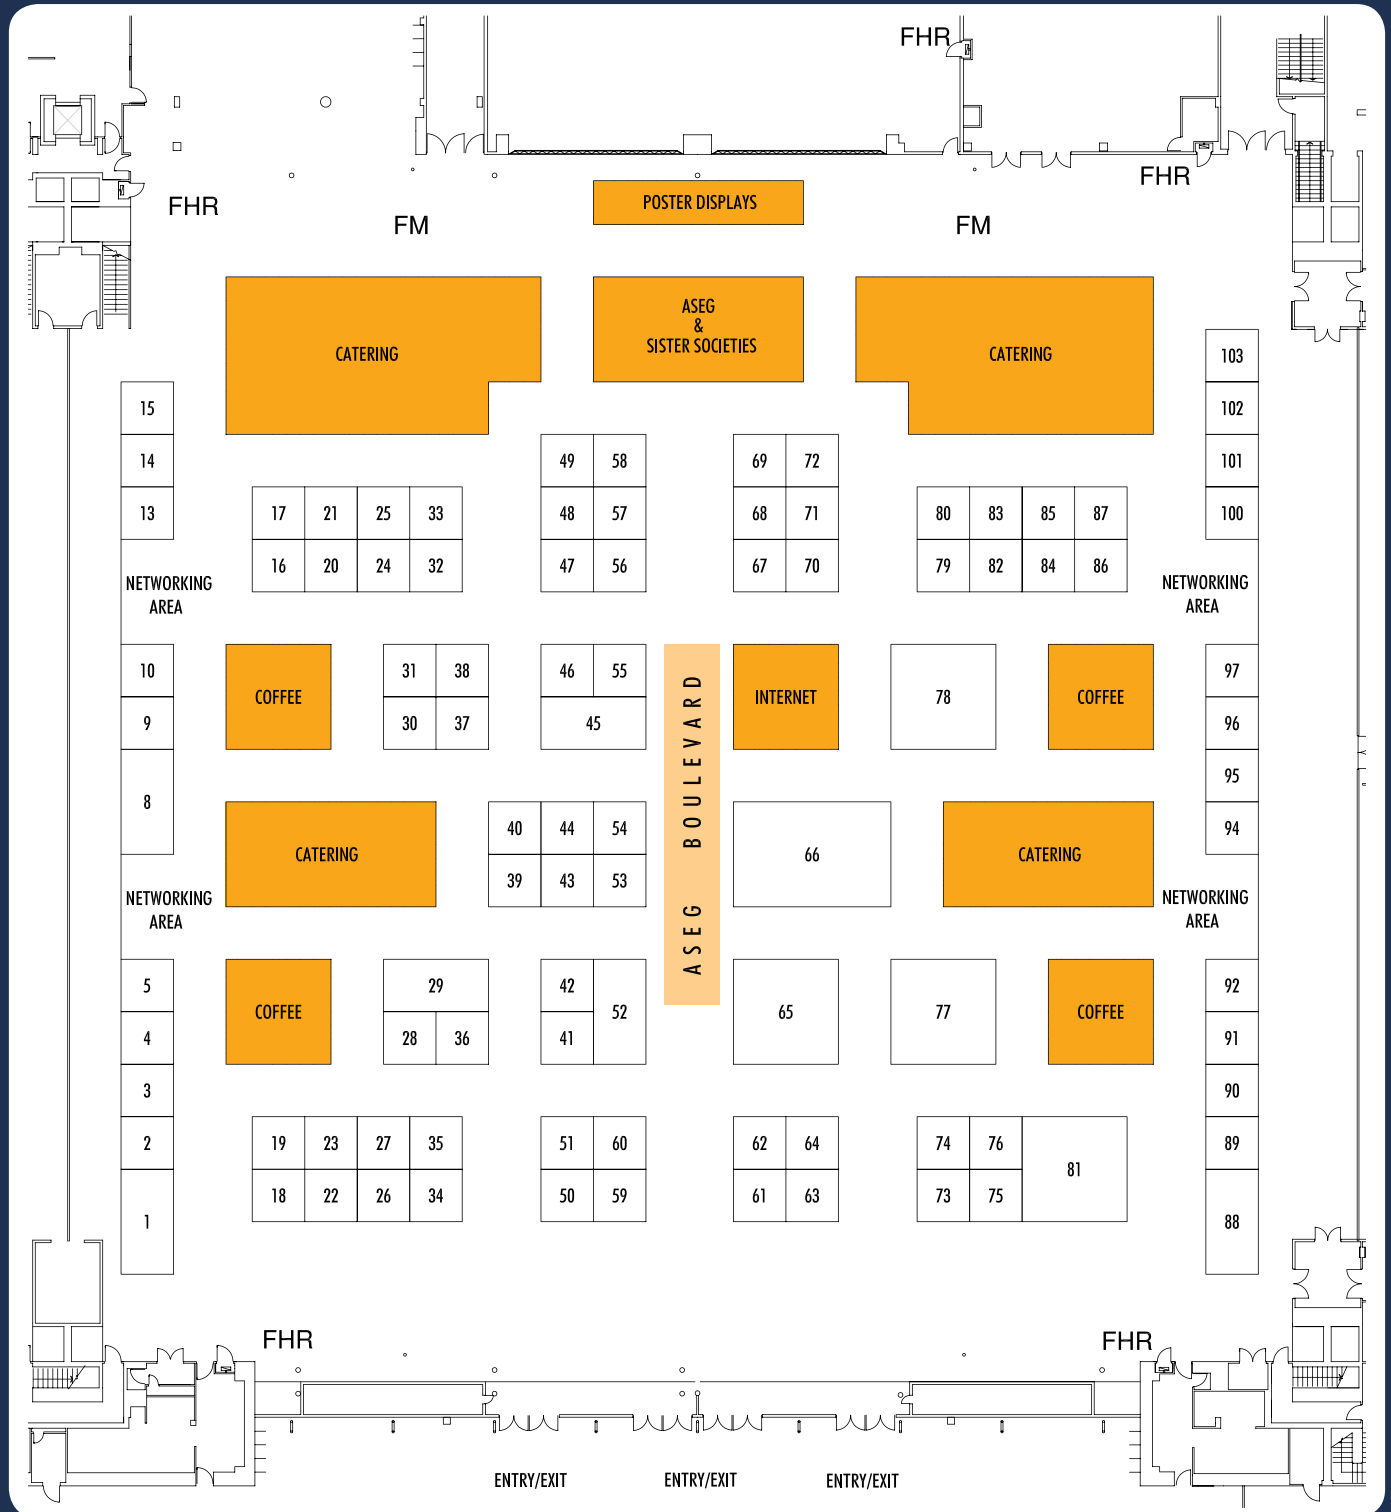

Floor Plan

Brisbane Convention & Exhibition Centre

Hall 1

Note: the Conference Managers reserve the right to amend the floor plan at any time. This floor plan was correct at date of publication, for a copy of the latest update contact the Conference Managers